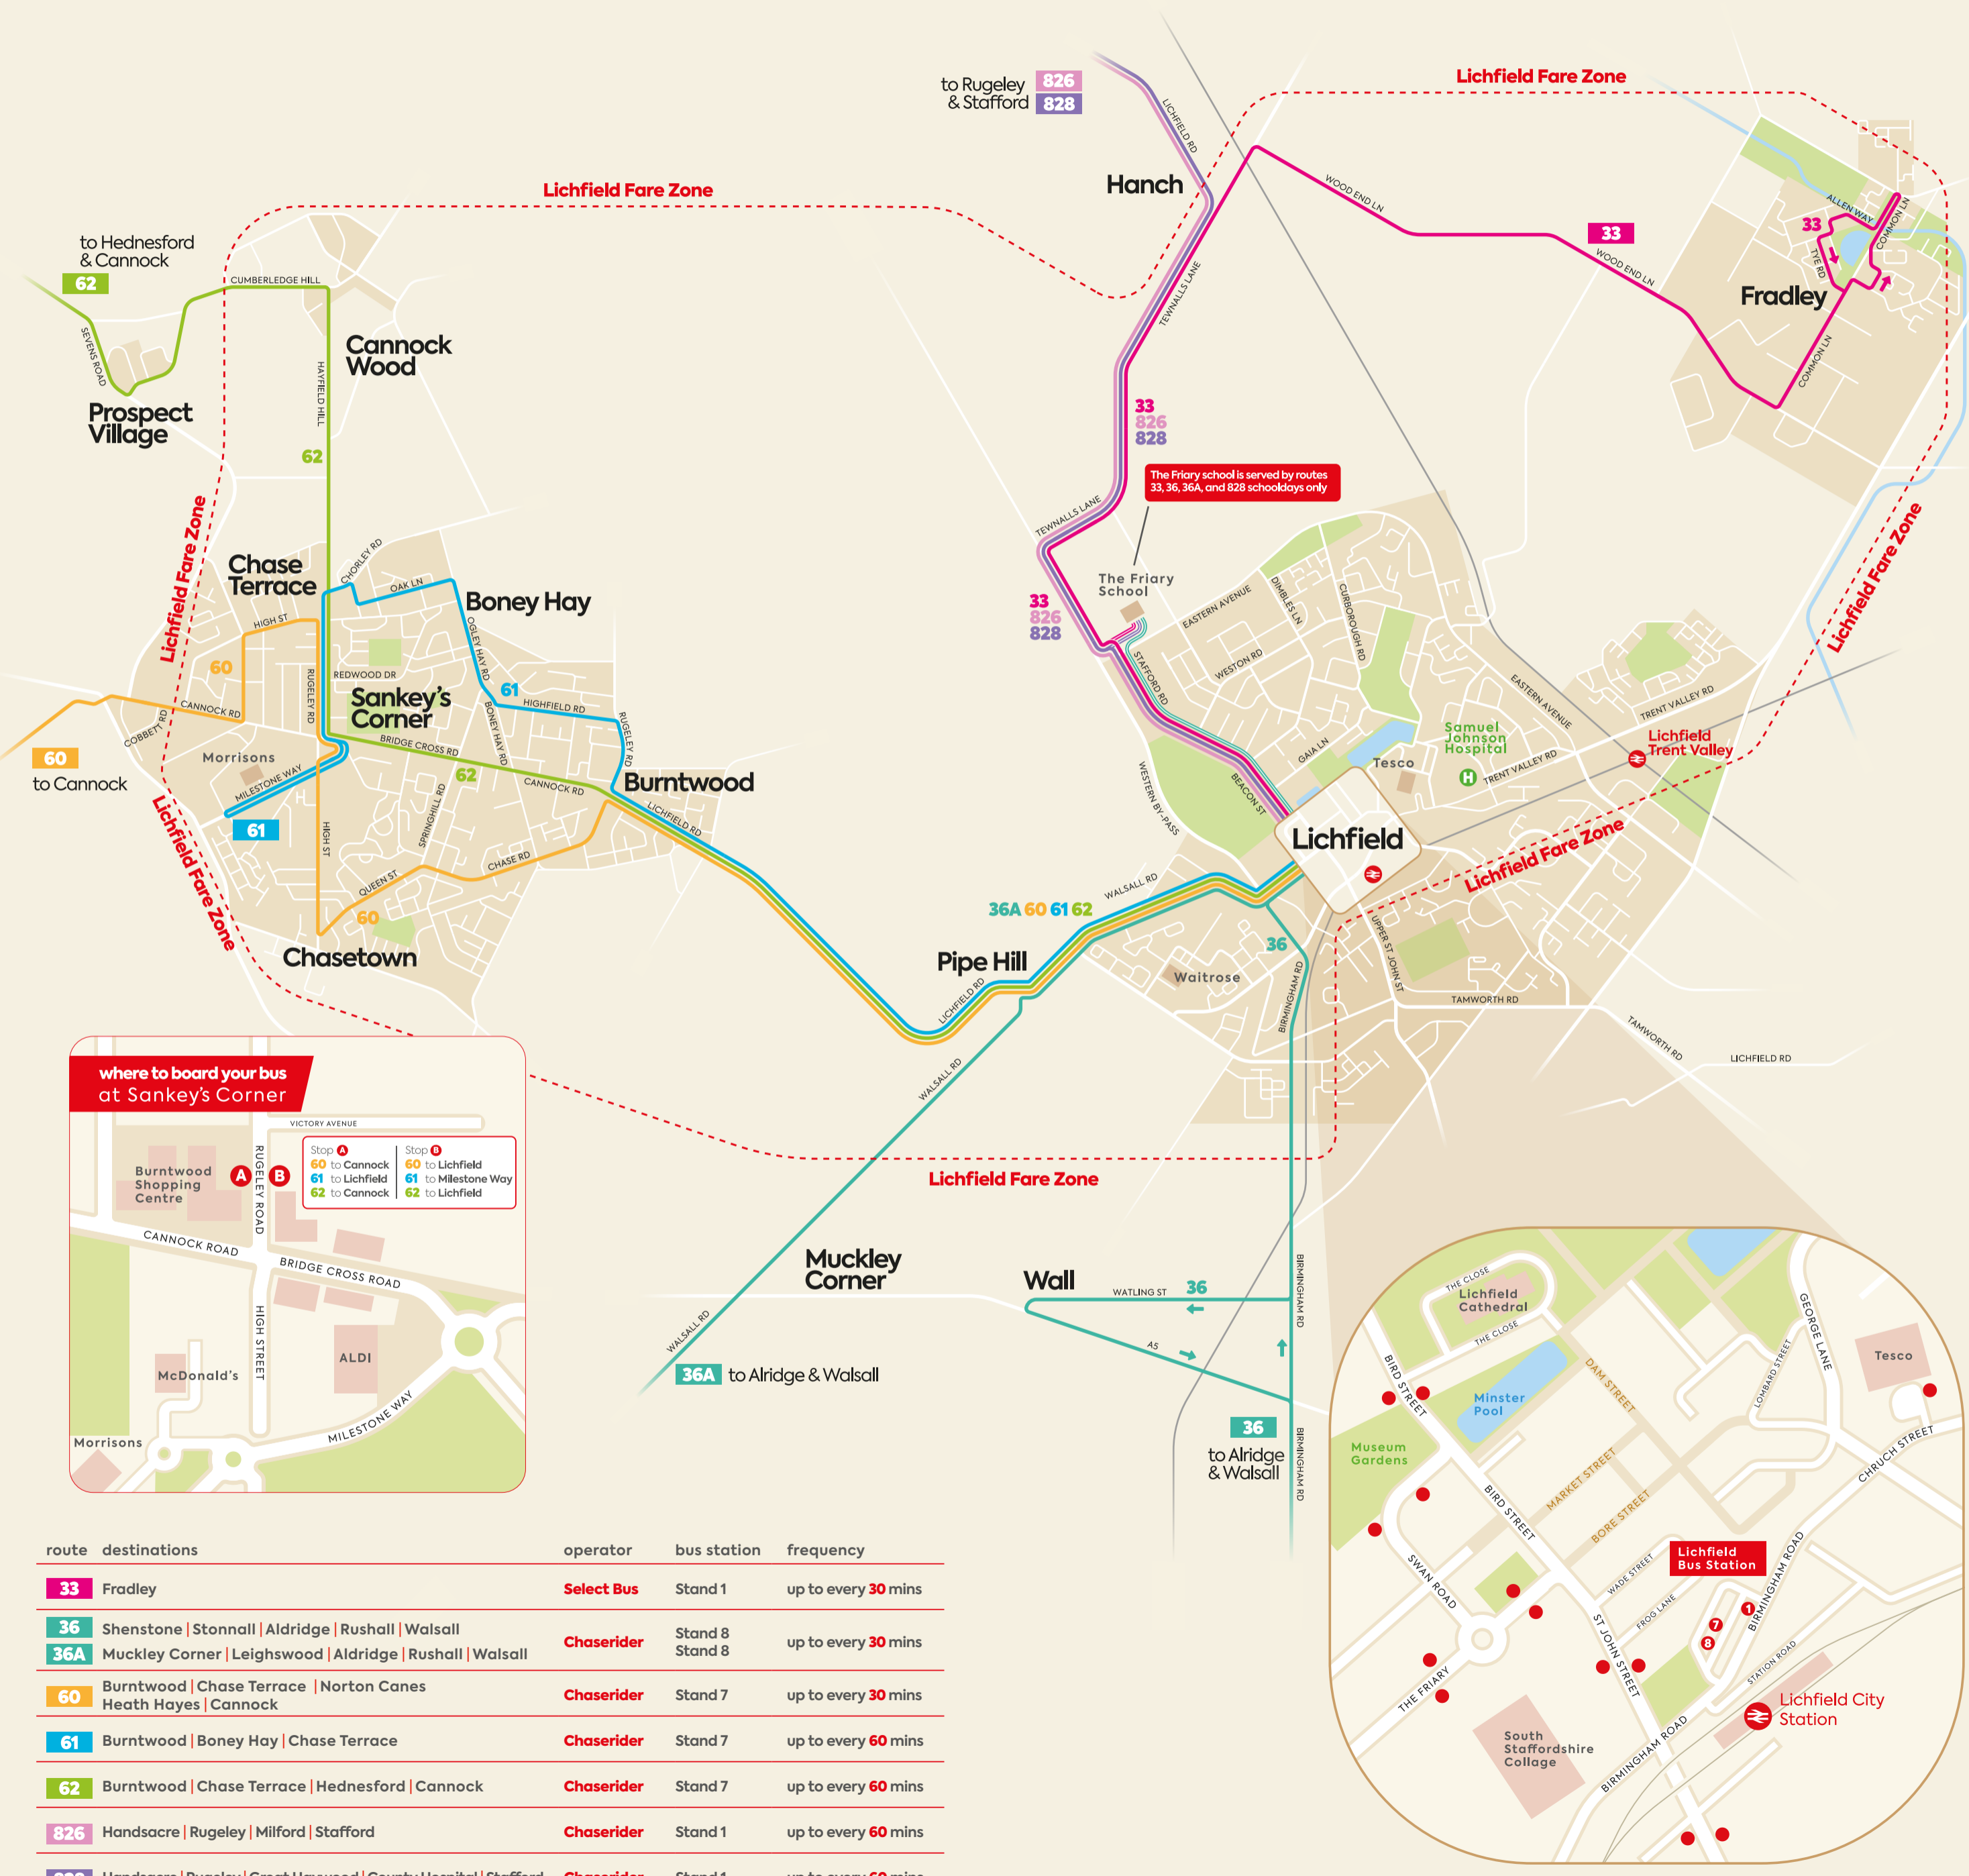

our network in Lichfield

The Friary school is served by routes 33, 36, 36A, and 828 schooldays only

where to board your bus at Sankey's Corner

Stop	Destinations
Stop A	60 to Cannock 61 to Lichfield 62 to Cannock
Stop B	60 to Lichfield 61 to Milestone Way 62 to Lichfield

route	destinations	operator	bus station	frequency
33	Fradley	Select Bus	Stand 1	up to every 30 mins
36	Shenstone Stonnall Aldridge Rushall Walsall	Chaserider	Stand 8	up to every 30 mins
36A	Muckley Corner Leighswood Aldridge Rushall Walsall	Chaserider	Stand 8	up to every 30 mins
60	Burntwood Chase Terrace Norton Canes Heath Hayes Cannock	Chaserider	Stand 7	up to every 30 mins
61	Burntwood Boney Hay Chase Terrace	Chaserider	Stand 7	up to every 60 mins
62	Burntwood Chase Terrace Hednesford Cannock	Chaserider	Stand 7	up to every 60 mins
826	Handsacre Rugeley Milford Stafford	Chaserider	Stand 1	up to every 60 mins
828	Handsacre Rugeley Great Haywood County Hospital Stafford	Chaserider	Stand 1	up to every 60 mins