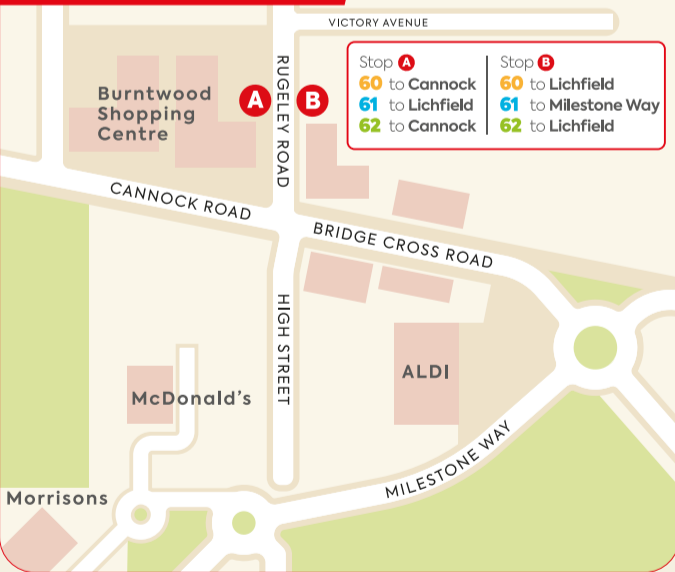

our network in Lichfield

The Friary school is served by routes 33, 36, 36A, and 828 schooldays only

where to board your bus at Sankey's Corner

Stop	Destinations
Stop A	60 to Cannock 61 to Lichfield 62 to Cannock
Stop B	60 to Lichfield 61 to Milestone Way 62 to Lichfield

route	destinations	operator	bus station	frequency
33	Fradley	Select Bus	Stand 1	up to every 30 mins
36	Shenstone Stonnall Aldridge Rushall Walsall	Chaserider	Stand 8	up to every 30 mins
36A	Muckley Corner Leighswood Aldridge Rushall Walsall	Chaserider	Stand 8	up to every 30 mins
60	Burntwood Chase Terrace Norton Canes Heath Hayes Cannock	Chaserider	Stand 7	up to every 30 mins
61	Burntwood Boney Hay Chase Terrace	Chaserider	Stand 7	up to every 60 mins
62	Burntwood Chase Terrace Hednesford Cannock	Chaserider	Stand 7	up to every 60 mins
826	Handsacre Rugeley Milford Stafford	Chaserider	Stand 1	up to every 60 mins
828	Handsacre Rugeley Great Haywood County Hospital Stafford	Chaserider	Stand 1	up to every 60 mins