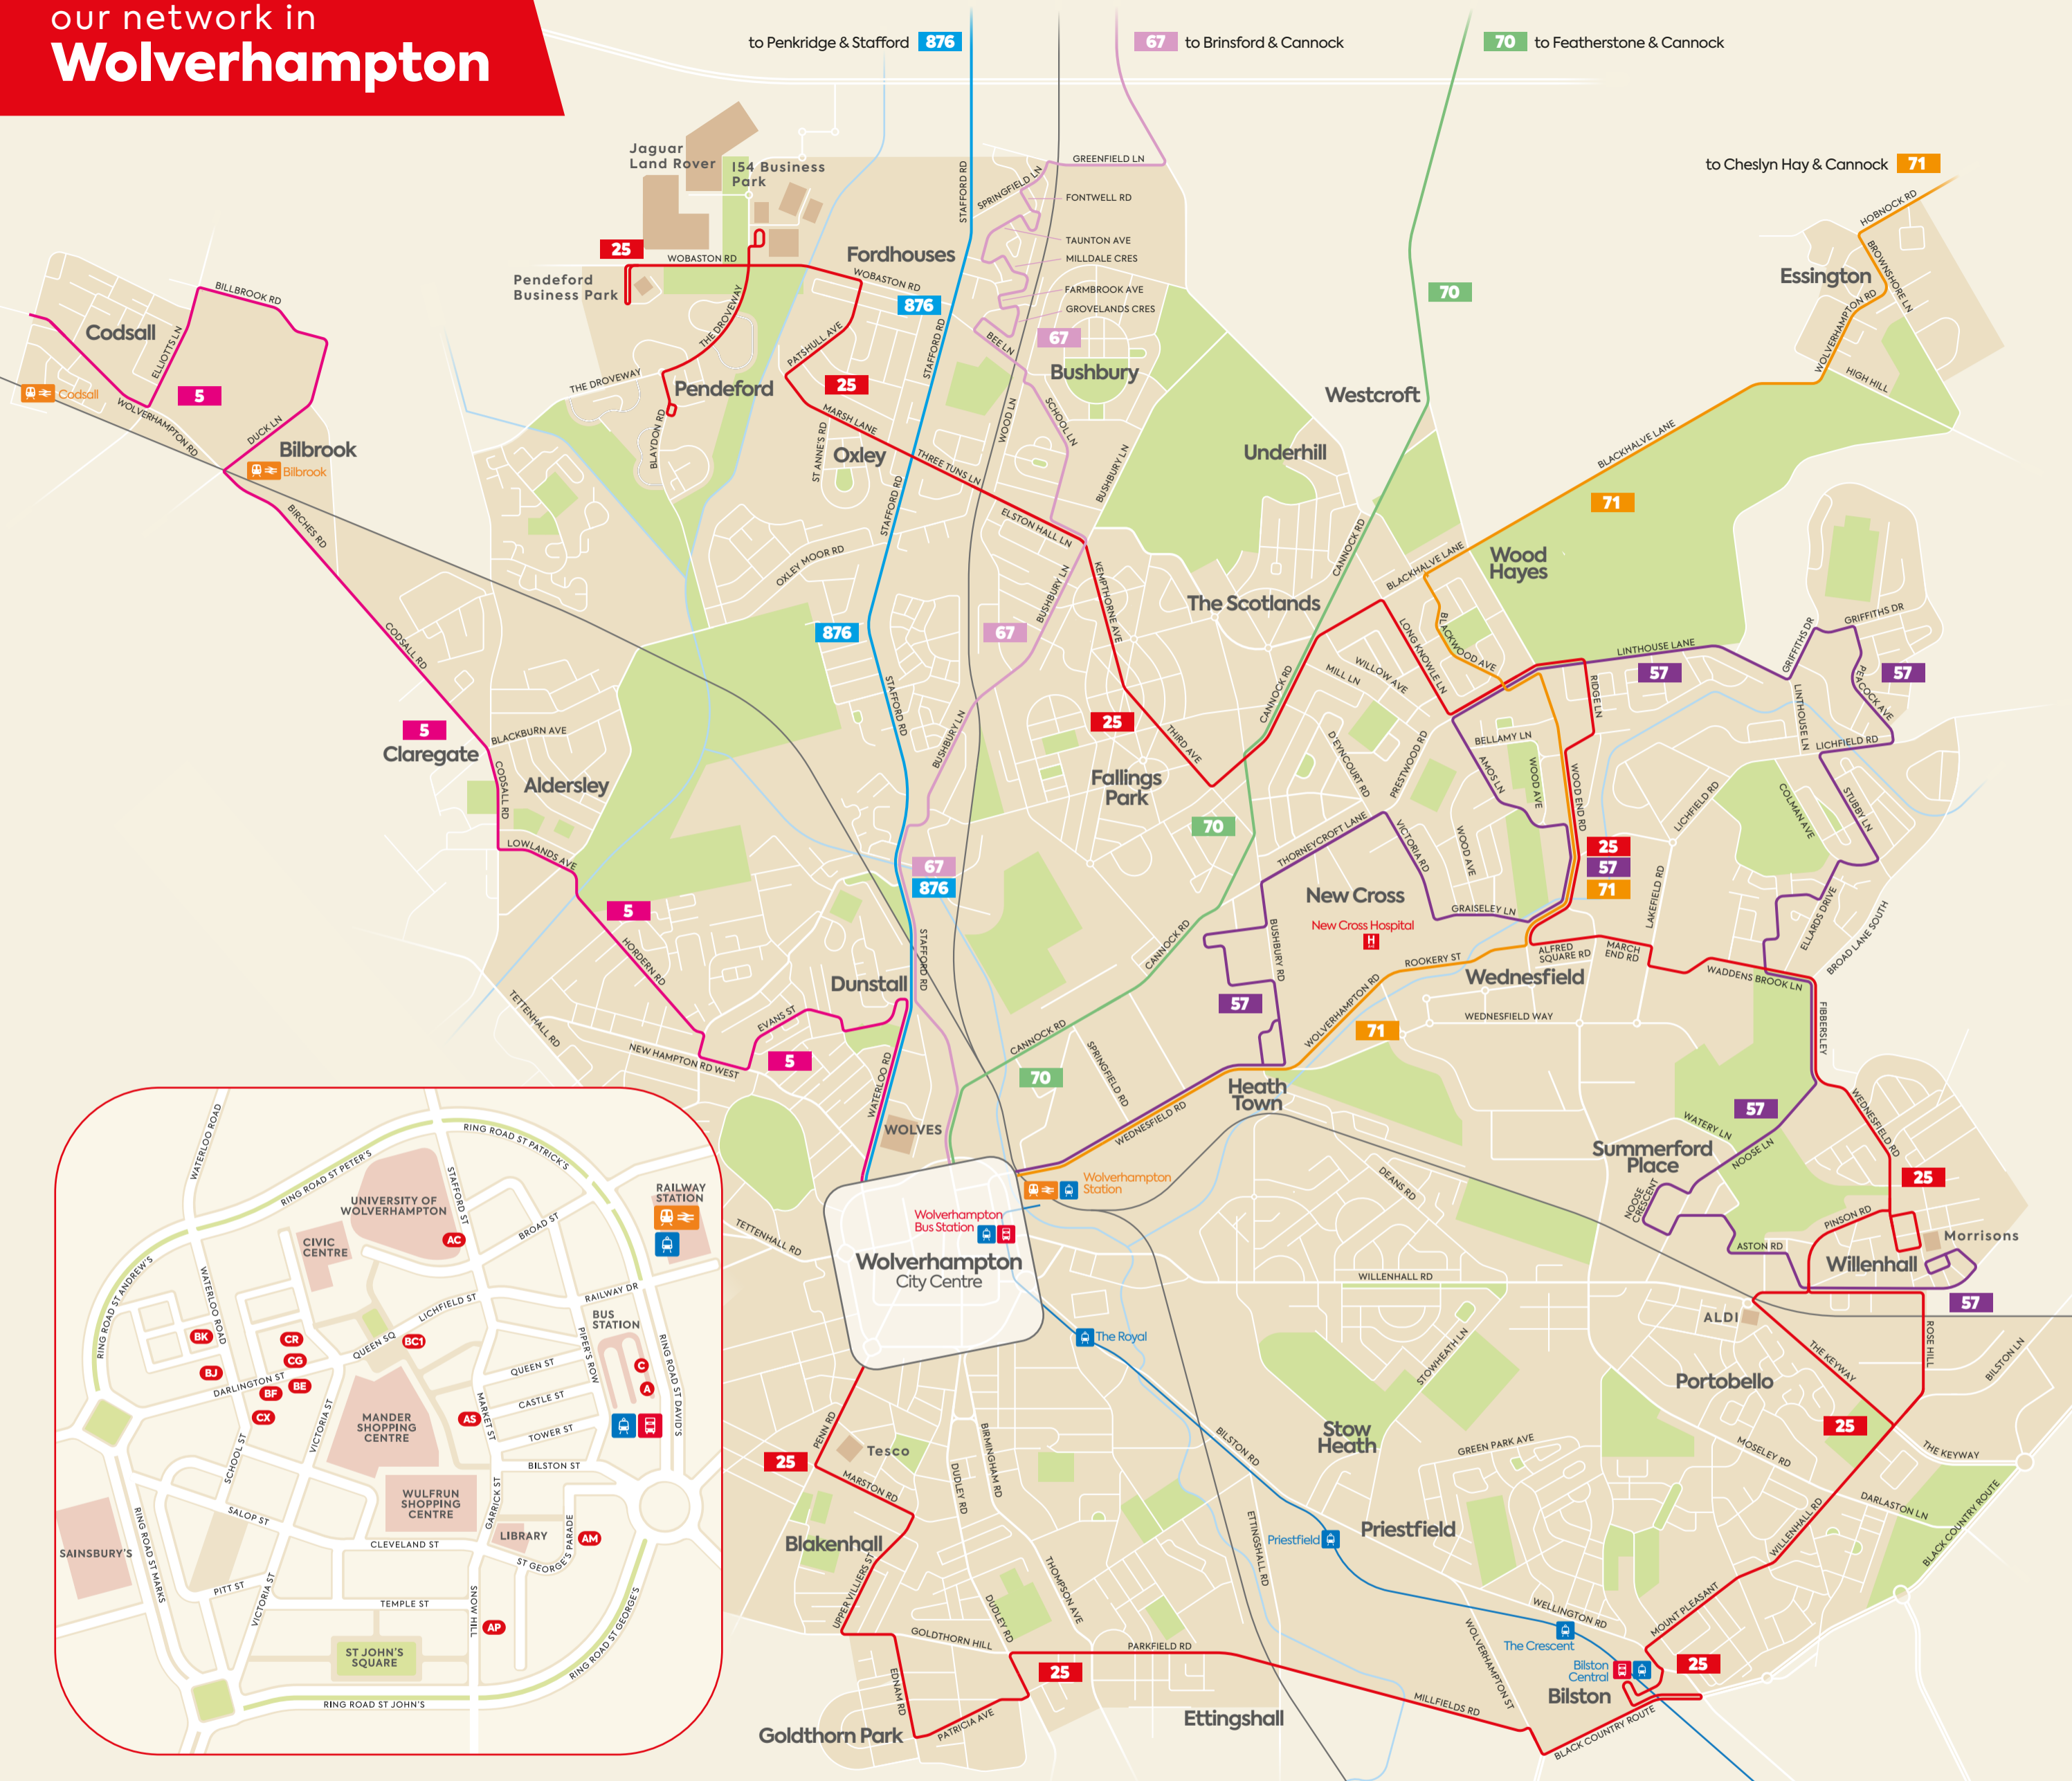

our network in Wolverhampton

route	destinations	operator	frequency	city centre bus stops
5	Wolverhampton Whitmore Reans Bilbrook Codsall	Chaserider	up to every 30 mins	C BC1 BF BJ
25	Wolverhampton Goldthorn Park Bilston Willenhall Wednesfield Pendeford	Chaserider	up to every 30 mins	A AM AP
57	Wolverhampton Wednesfield Wood End Willenhall	Chaserider	up to every 60 mins	C
67	Wolverhampton Brinsford Featherstone Cannock	Select Bus	see timetable for details	BC1 BF CX CR CG AS AC
70	Wolverhampton Featherstone Cheslyn Hay Cannock	Chaserider	up to every 60 mins	C AC
71	Wolverhampton Wednesfield Essington Cheslyn Hay Cannock	Chaserider	up to every 60 mins	C
876	Wolverhampton Coven Brewood Penkridge Stafford	Select Bus	up to every 60 mins	BC1 BE BK